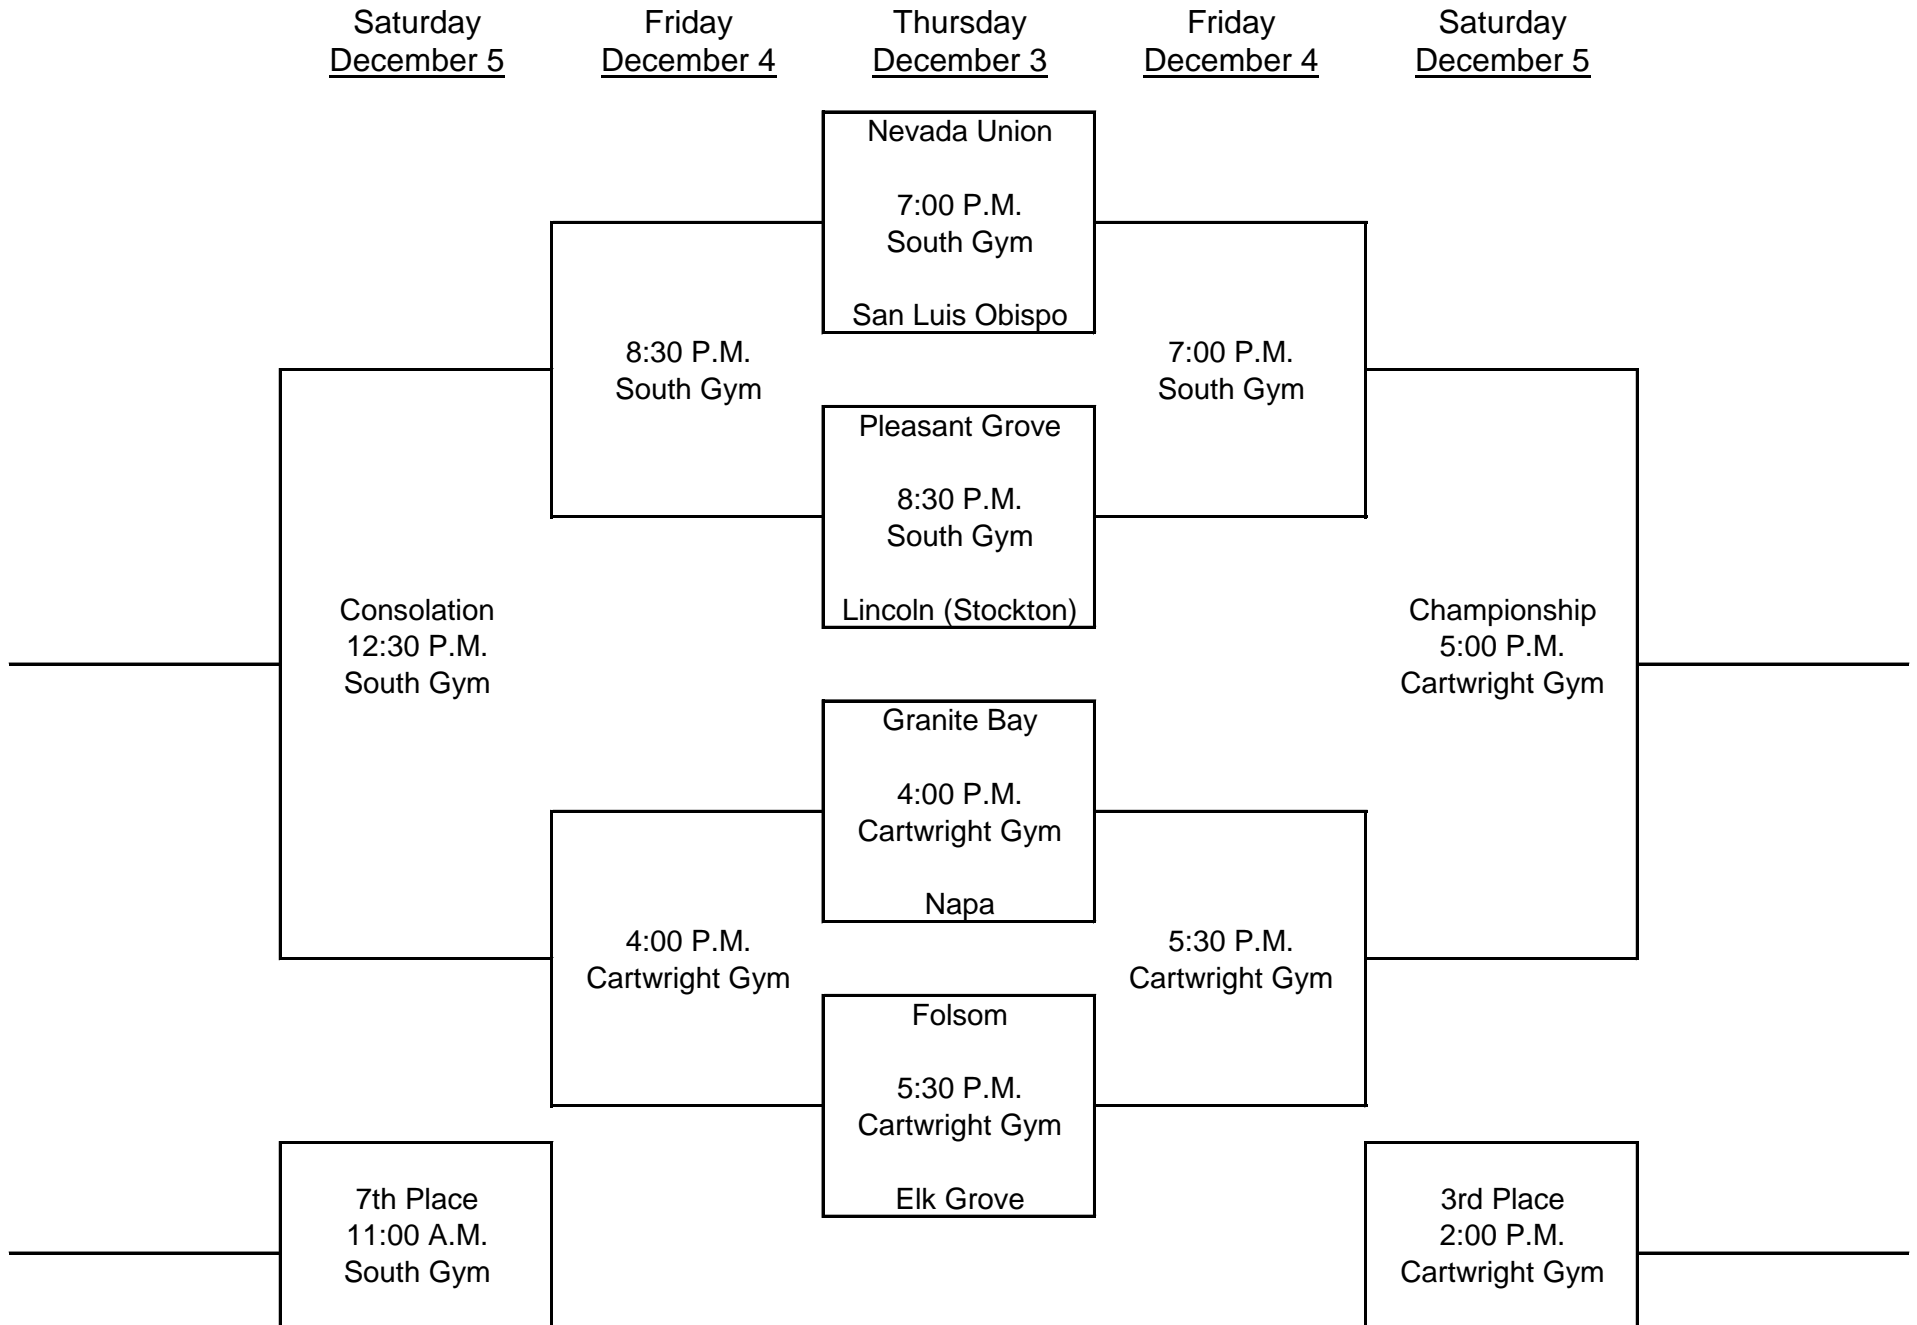

2009 ELK GROVE-BILL CARTWRIGHT CLASSIC WOMEN'S TOURNAMENT

Team on bottom of bracket
is home and wears white uniforms.